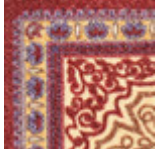

Standard Sizes (Approximate)

Size	Qty. 1	Qty. 2-10	Qty. 11-25	Qty. 26+
3' x 5'	$106.50	$104.99	$98.66	$94.40
4' x 6'	$170.40	$168.44	$165.05	$160.98
5' x 8'	$284.00	$282.40	$278.85	$275.35
4' x 12'	$340.80	$338.44	$335.02	$332.01

Standard Colors

Burgundy